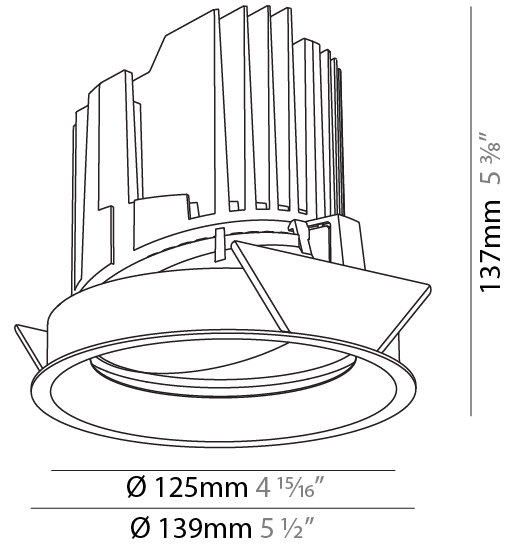

GENERAL

Series: Bioniq
 Subseries: Bioniq Round Adjustable
 Brand: Prolight
 Division: Architectural
 Mounting Type: Recessed
 Mounting Location: Ceiling
 Subcategory: Downlight

PHYSICAL

Shape: Round
 Diameter (mm): 139
 Diameter (in): 5 1/2
 Height (mm): 137
 Height (in): 5 3/8
 Ceiling Thickness (mm): 10 / 12.5 / 15
 Ceiling Thickness (in): 3/8 or 1/2 or 9/16
 Min. Recessing Depth (mm): 150
 Min. Recessing Depth (in): 5 7/8
 Light Distribution: Adjustable / Downlight
 Weight (kg): 0.836
 Weight (lbs): 1.84
 Fixture Finish: SSR / BKV / CWI / CRY / HAB / UFT / ITA / RUA / FTG / MYG / LOD / PUS / FRO / FUP / KIA / POP / BLS / SPG / MEY / GOH / GUM / CHC / COM / ABZ / JAG / OBR / MOS / ROR
 Fixture Material: Aluminum Die Cast
 Cut-out Measurements: 130mm / 5 1/8"

OPTICAL

Reflector°: 18 / 38
 Optic°: Lens Pack - No Lens / Linear Spread Lens / Honeycomb / Spread Lens
 Adjustability: Rotational 355°; Tilt 30°

RATINGS AND CERTIFICATIONS

Certified By: Certified for North American Standards
 IP rating: IP20
 Zaneen Group Inc. © 2024, T 1800-388-3382, F 416-247-9319, www.zaneen.com