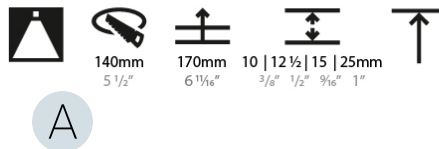

ELECTRICAL

Lamp Type: LED (Zhaga Standard)
Input Wattage (W): 28
Total Output Wattage (W): 26.4
Dimming: Tri-Mode (Non-Dimming and Phase Dimming (120Vac only) and 0-10V Dimming)
Driver Included: No
Driver Location: Recessed Housing
Driver Type: Constant Current - Universal
Driver Class: Class 2
Housing: See components
Input Voltage (V): 120 - 277
Constant Current (MA): 700

LED

Number of LEDs: 1
Color Temperature (°K): 2700 / 3000 / 3500 / 4000
Max. Delivered Lumen (lm): 2156 / 2244 / 2377 / 2425
Nominal Lumen (lm): 2909 / 3028 / 3208 / 2373
CRI: >90 CRI
Lamp Life (hrs): 50000
Upon Request: RGB-W Tunable White Special Color Temperature Special LED

OPTICAL

Reflector°: 18 / 34
Optic°: Lens Pack - No Lens / Linear Spread Lens / Honeycomb / Spread Lens
Adjustability: Fixed
Upon Request: Special Beam Angles

RATINGS AND CERTIFICATIONS

382, F 416-247-9319, www.zaneen.com

Not to be used in conjunction with other models at the end of the existing Model #. For assistance on 'custom' specifications, contact zteam@zaneen.com. In a constant effort to supply the best product, we reserve the right to change specifications or materials without notice. The most recent specification sheets are found at zaneen.com

IP rating: IP20