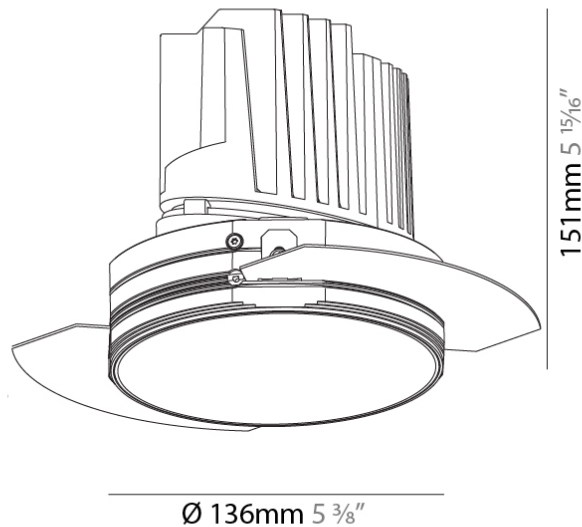

ELECTRICAL

Lamp Type: LED (Zhaga Standard)
Input Wattage (W): 28
Total Output Wattage (W): 26.4
Dimming: Tri-Mode (Non-Dimming and Phase Dimming (120Vac only) and 0-10V Dimming)
Driver Included: No
Driver Location: Recessed Housing
Driver Type: Constant Current - Universal
Driver Class: Class 2
Housing: See components
Input Voltage (V): 120 - 277
Constant Current (MA): 700

LED

Number of LEDs: 1
Color Temperature (°K): 2700 / 3000 / 3500 / 4000
Max. Delivered Lumen (lm): 2156 / 2244 / 2377 / 2425
Nominal Lumen (lm): 2909 / 3028 / 3208 / 2373
CRI: >90 CRI
Lamp Life (hrs): 50000
Upon Request: RGB-W Tunable White Special Color Temperature Special LED

OPTICAL

Reflector°: 18 / 34
Optic°: Lens Pack - No Lens / Linear Spread Lens / Honeycomb / Spread Lens
Adjustability: Fixed
Upon Request: Special Beam Angles

RATINGS AND CERTIFICATIONS

382, F 416-247-9319, www.zaneen.com

Not to be used in conjunction with other models at the end of the existing Model #. For assistance on 'custom' specifications, contact zteam@zaneen.com. In a constant effort to supply the best product, we reserve the right to change specifications or materials without notice. The most recent specification sheets are found at zaneen.com

IP rating: IP20